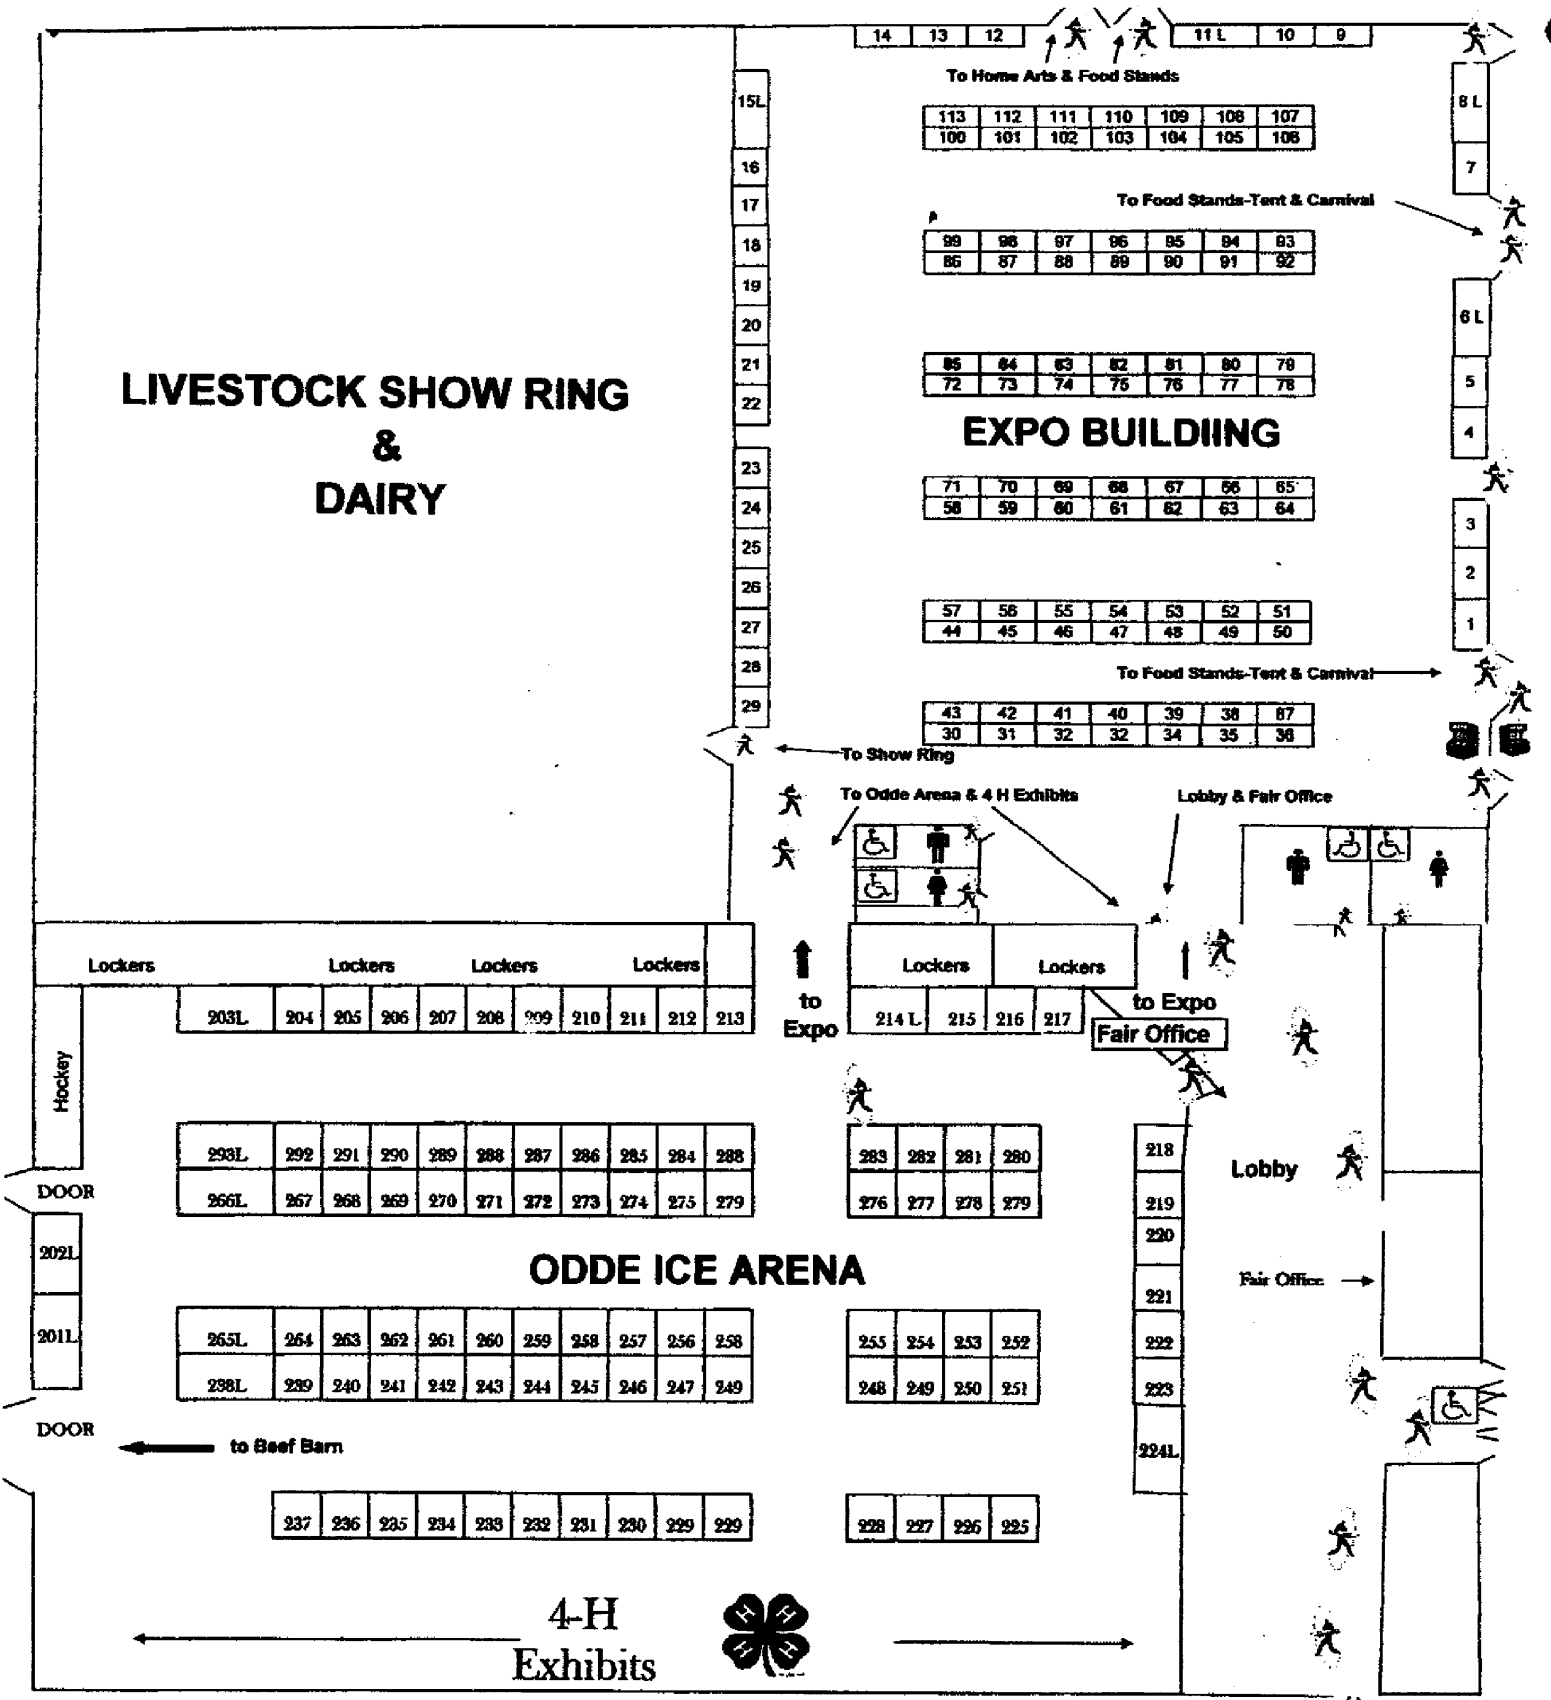

INDOOR EXHIBITOR COMPLEX

Booth: 8x10
 Booth L: 8x15
 110 Volt Electricity Included

NOT TO SCALE